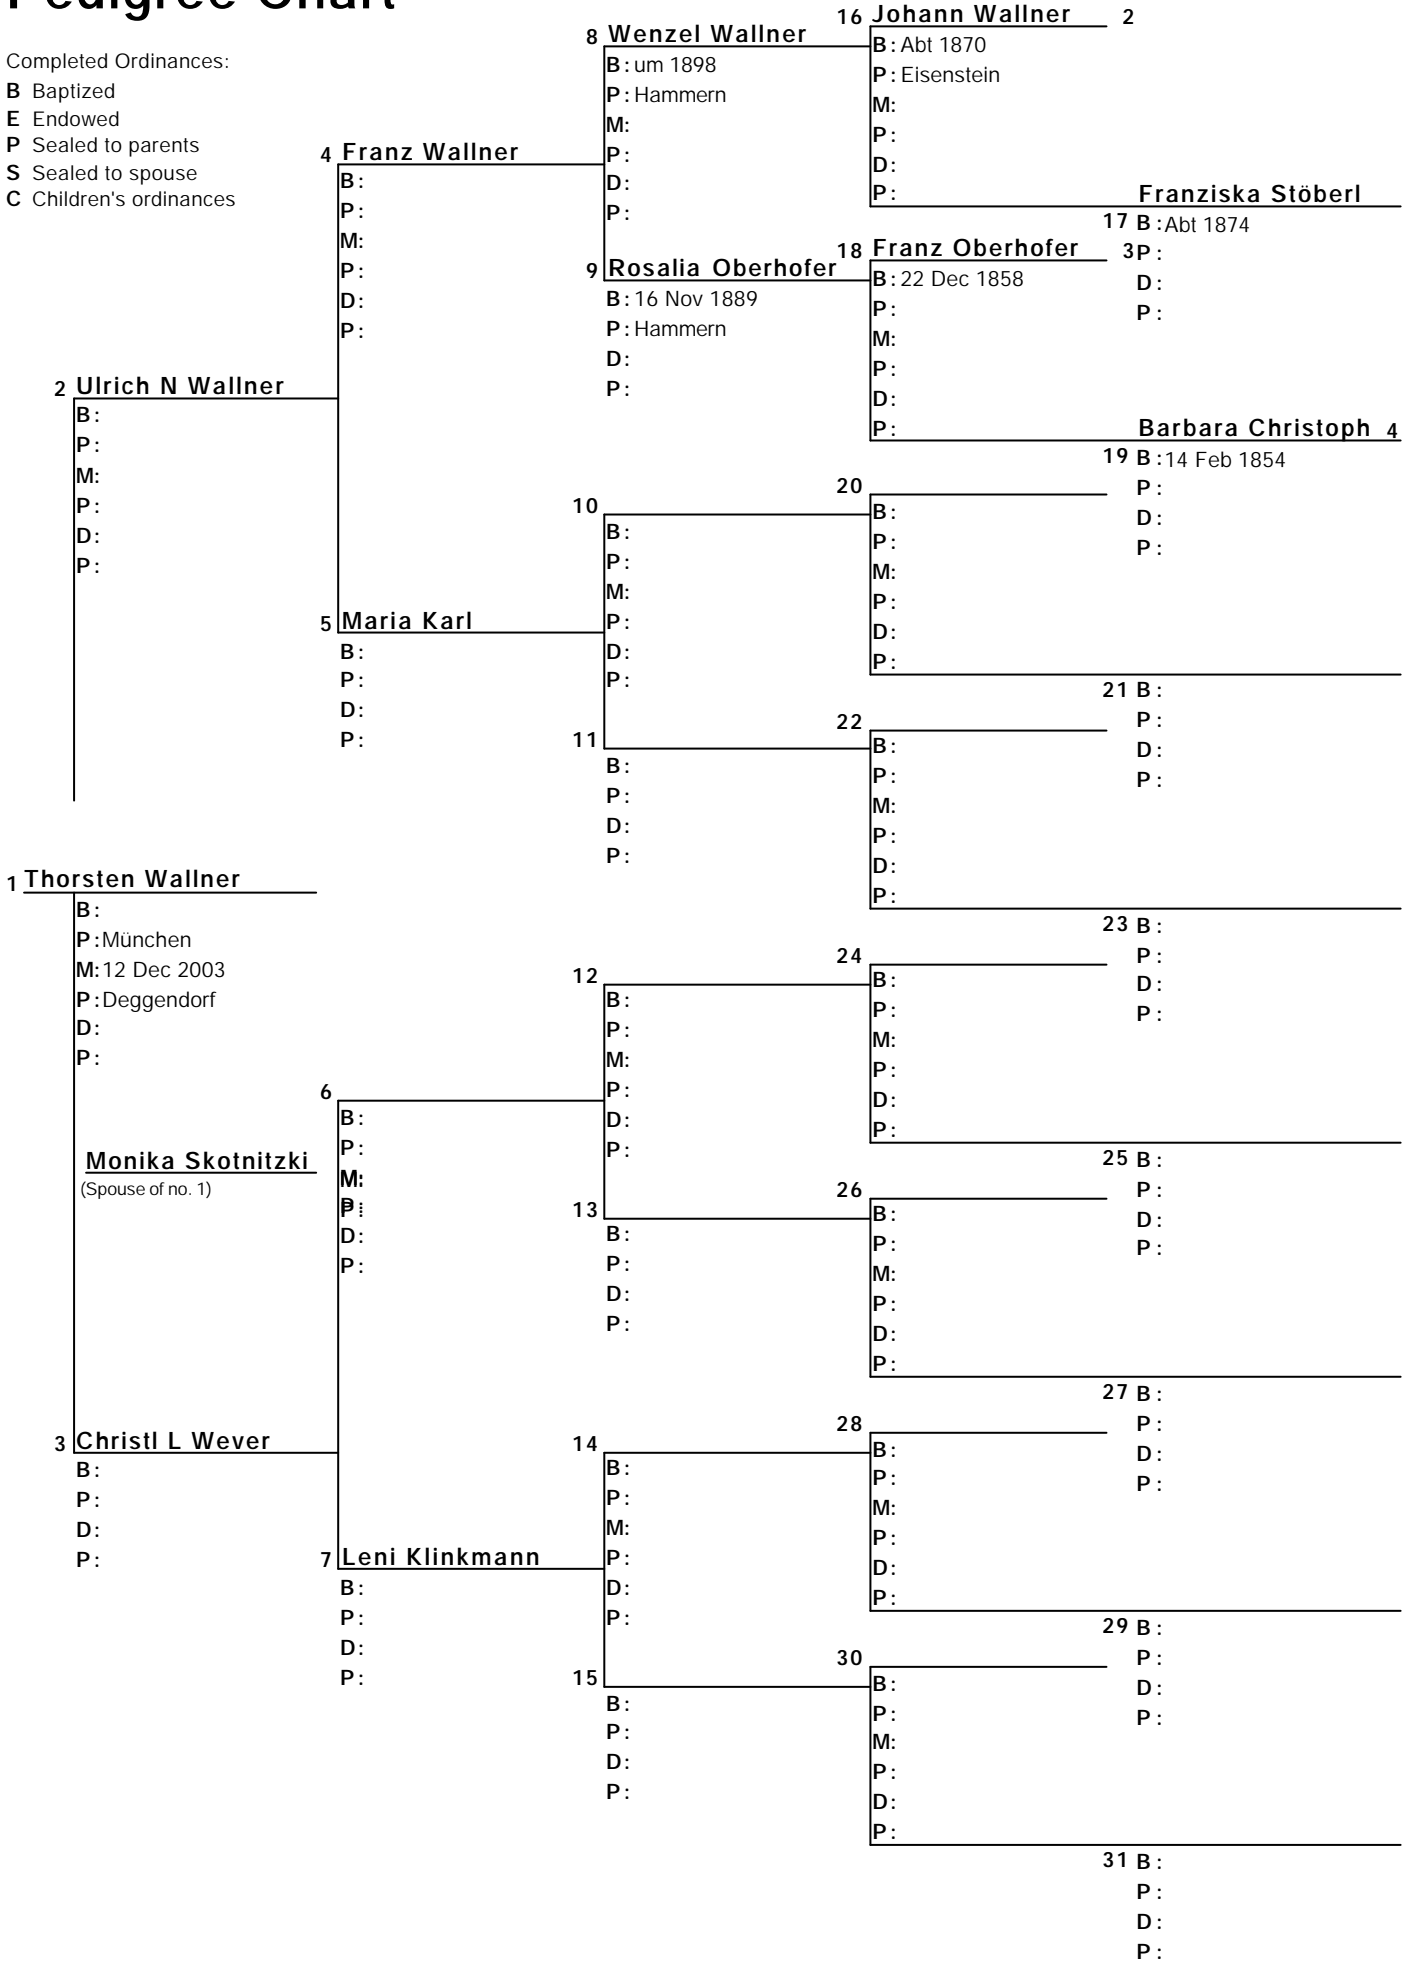

# Pedigree Chart

Completed Ordinances:

- B** Baptized
- E** Endowed
- P** Sealed to parents
- S** Sealed to spouse
- C** Children's ordinances

# Pedigree Chart

No. 1 on this chart is the same as no. 16 on chart no. 1

Completed Ordinances:

- B** Baptized
- E** Endowed
- P** Sealed to parents
- S** Sealed to spouse
- C** Children's ordinances

# Pedigree Chart

No. 1 on this chart is the same as no. 18 on chart no. 1

Completed Ordinances:

- B** Baptized
- E** Endowed
- P** Sealed to parents
- S** Sealed to spouse
- C** Children's ordinances

# Pedigree Chart

No. 1 on this chart is the same as no. 19 on chart no. 1

Completed Ordinances:

- B** Baptized
- E** Endowed
- P** Sealed to parents
- S** Sealed to spouse
- C** Children's ordinances